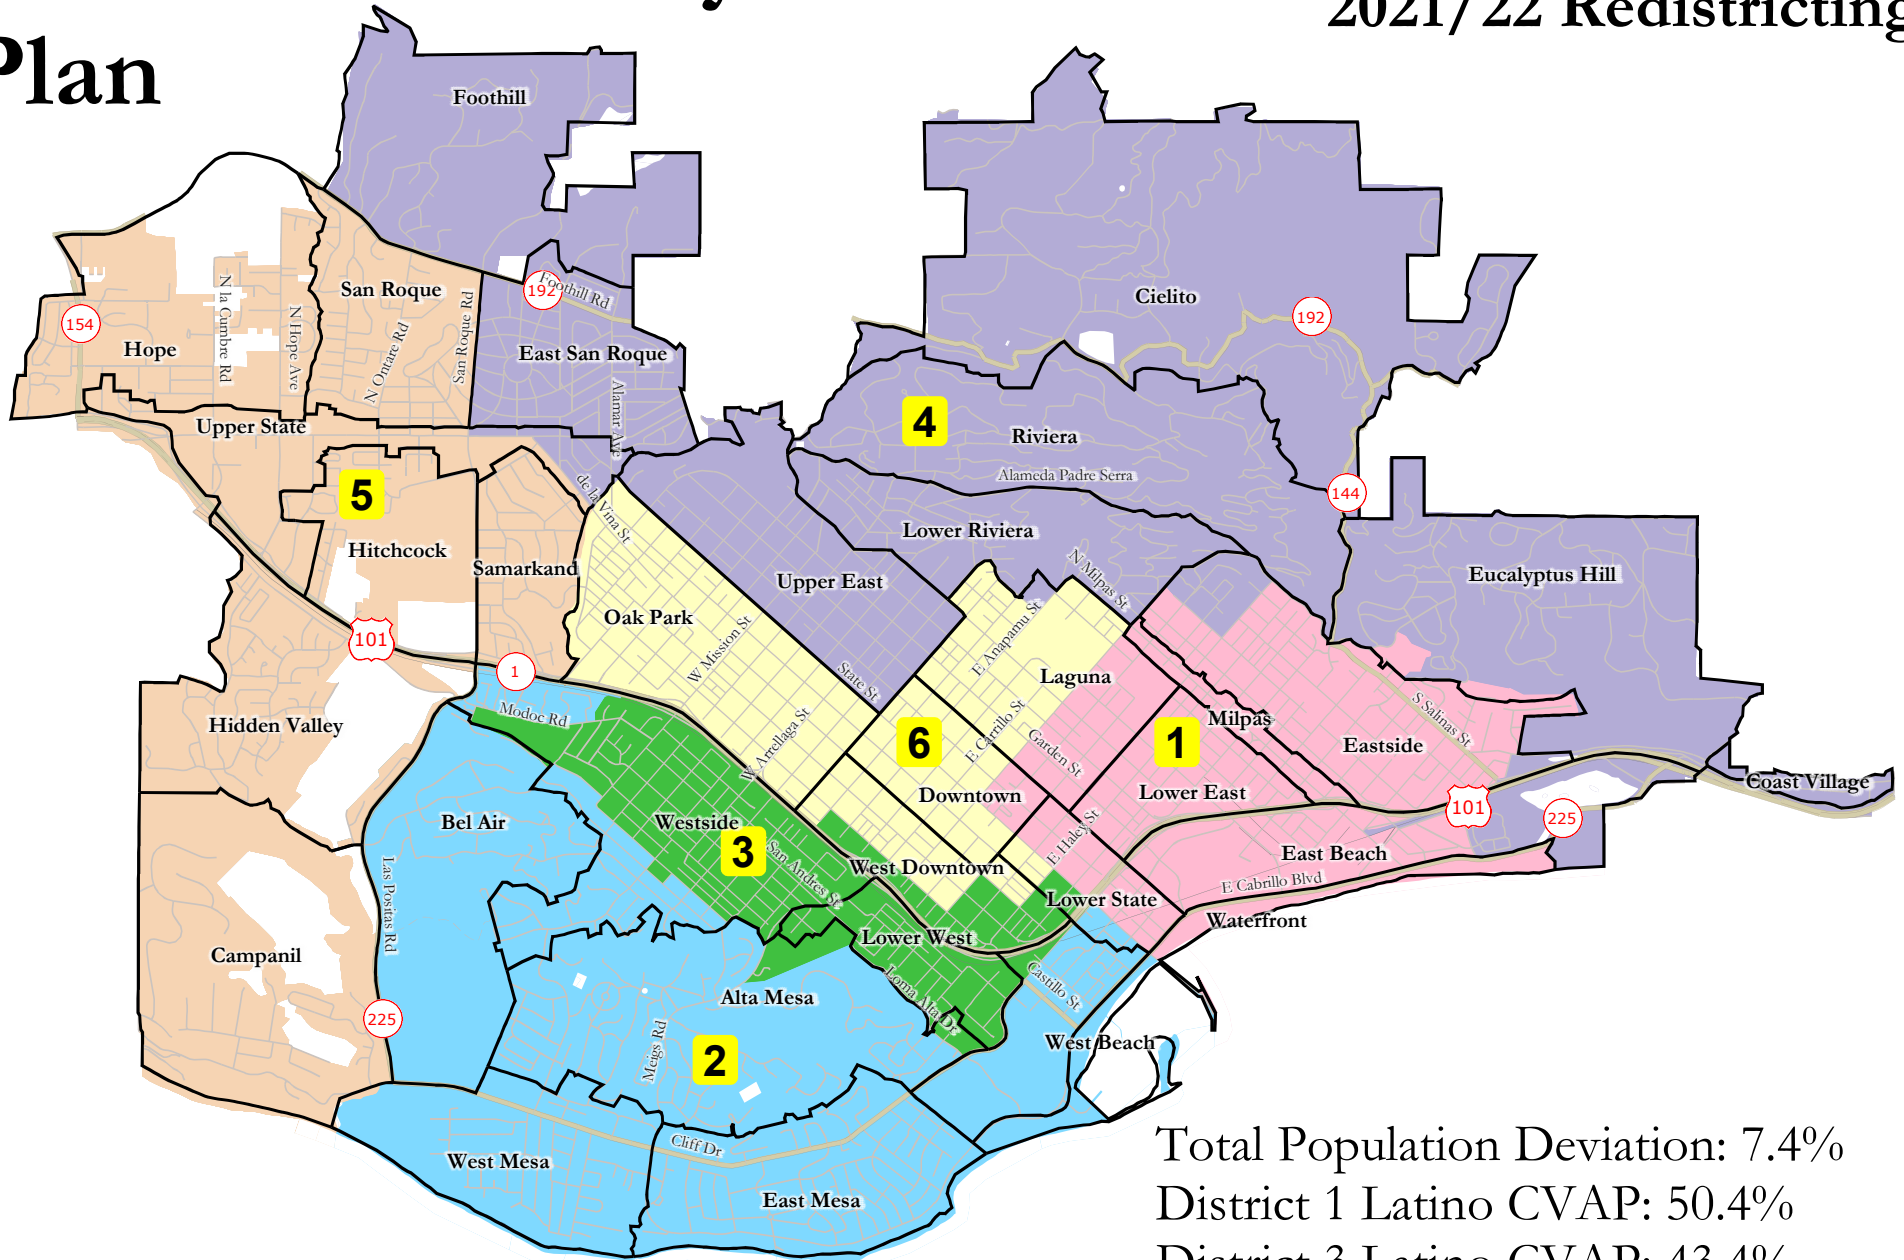

DEC Community of Interest Plan

City of Santa Barbara
2021/22 Redistricting

Total Population Deviation: 7.4%
District 1 Latino CVAP: 50.4%
District 3 Latino CVAP: 43.4%
District 3 Minority CVAP: 50.0%

Santa Barbara Airport in District 5